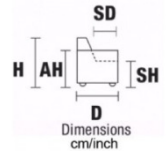

TAMARA

ROSSINI DESIGN OFICINA SAPORINI

Design

W 208/81,5"
D 95/37,2"
H 100/39,2"
SH 46/18" SD 55/21,5"

V305

3 SEATER 2 RLX
ELECTRIC

SAPORINI
MADE IN ITALY